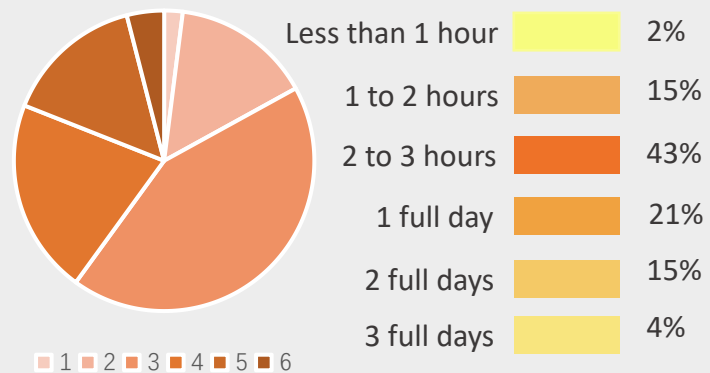

02. Last Edition Report

IMMIGRATION

PROPERTY EXHIBITION 2019

200+
Exhibitors

20000+
Vip Buyers

40+
Countries

Visitor's Position

Property already owned

Age

Annual Household Income (US)

TYPE OF PROPERTIES THEY ARE LOOKING FOR

Price Range of properties they are looking for (in USD)

WHY THEY ARE INVESTING

INTENTION TO PURCHASE PROPERTIES FROM AN EXHIBITOR

Time stayed / number of booths visited