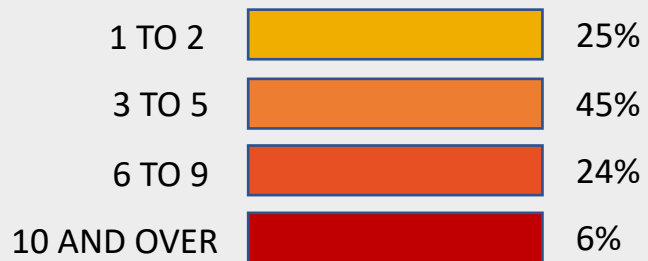

02. Last Edition Report

IMMIGRATION

PROPERTY EXHIBITION 2019

200+
Exhibitors

20000+
Vip Buyers

40+
Countries

Visitor's Position

Property already owned