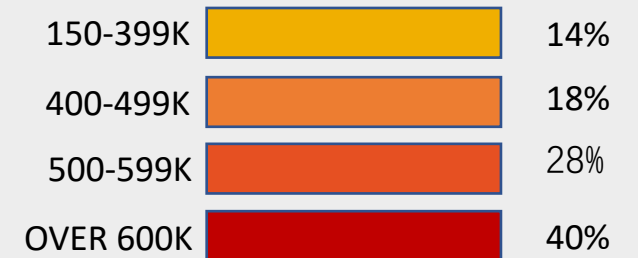

Annual Household Income (US)