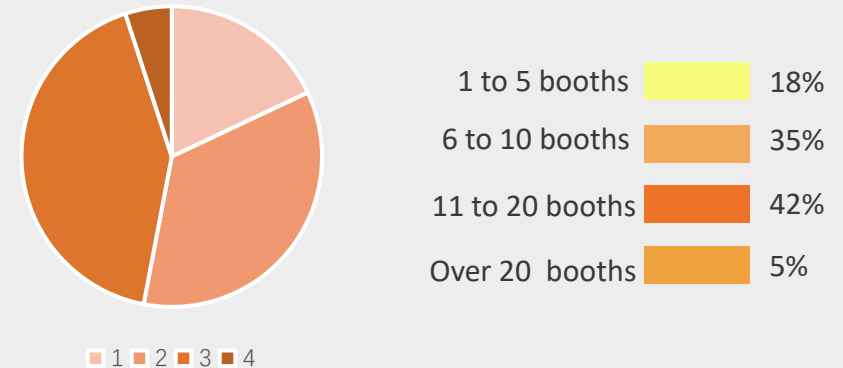

02. Last Edition Report

IMMIGRATION

PROPERTY EXHIBITION 2019

200+
Exhibitors

20000+
Vip Buyers

40+
Countries

Visitor's Position

Property already owned

Age

Annual Household Income (US)

TYPE OF PROPERTIES THEY ARE LOOKING FOR

Price Range of properties they are looking for (in USD)

WHY THEY ARE INVESTING

INTENTION TO PURCHASE PROPERTIES FROM AN EXHIBITOR

Time stayed / number of booths visited