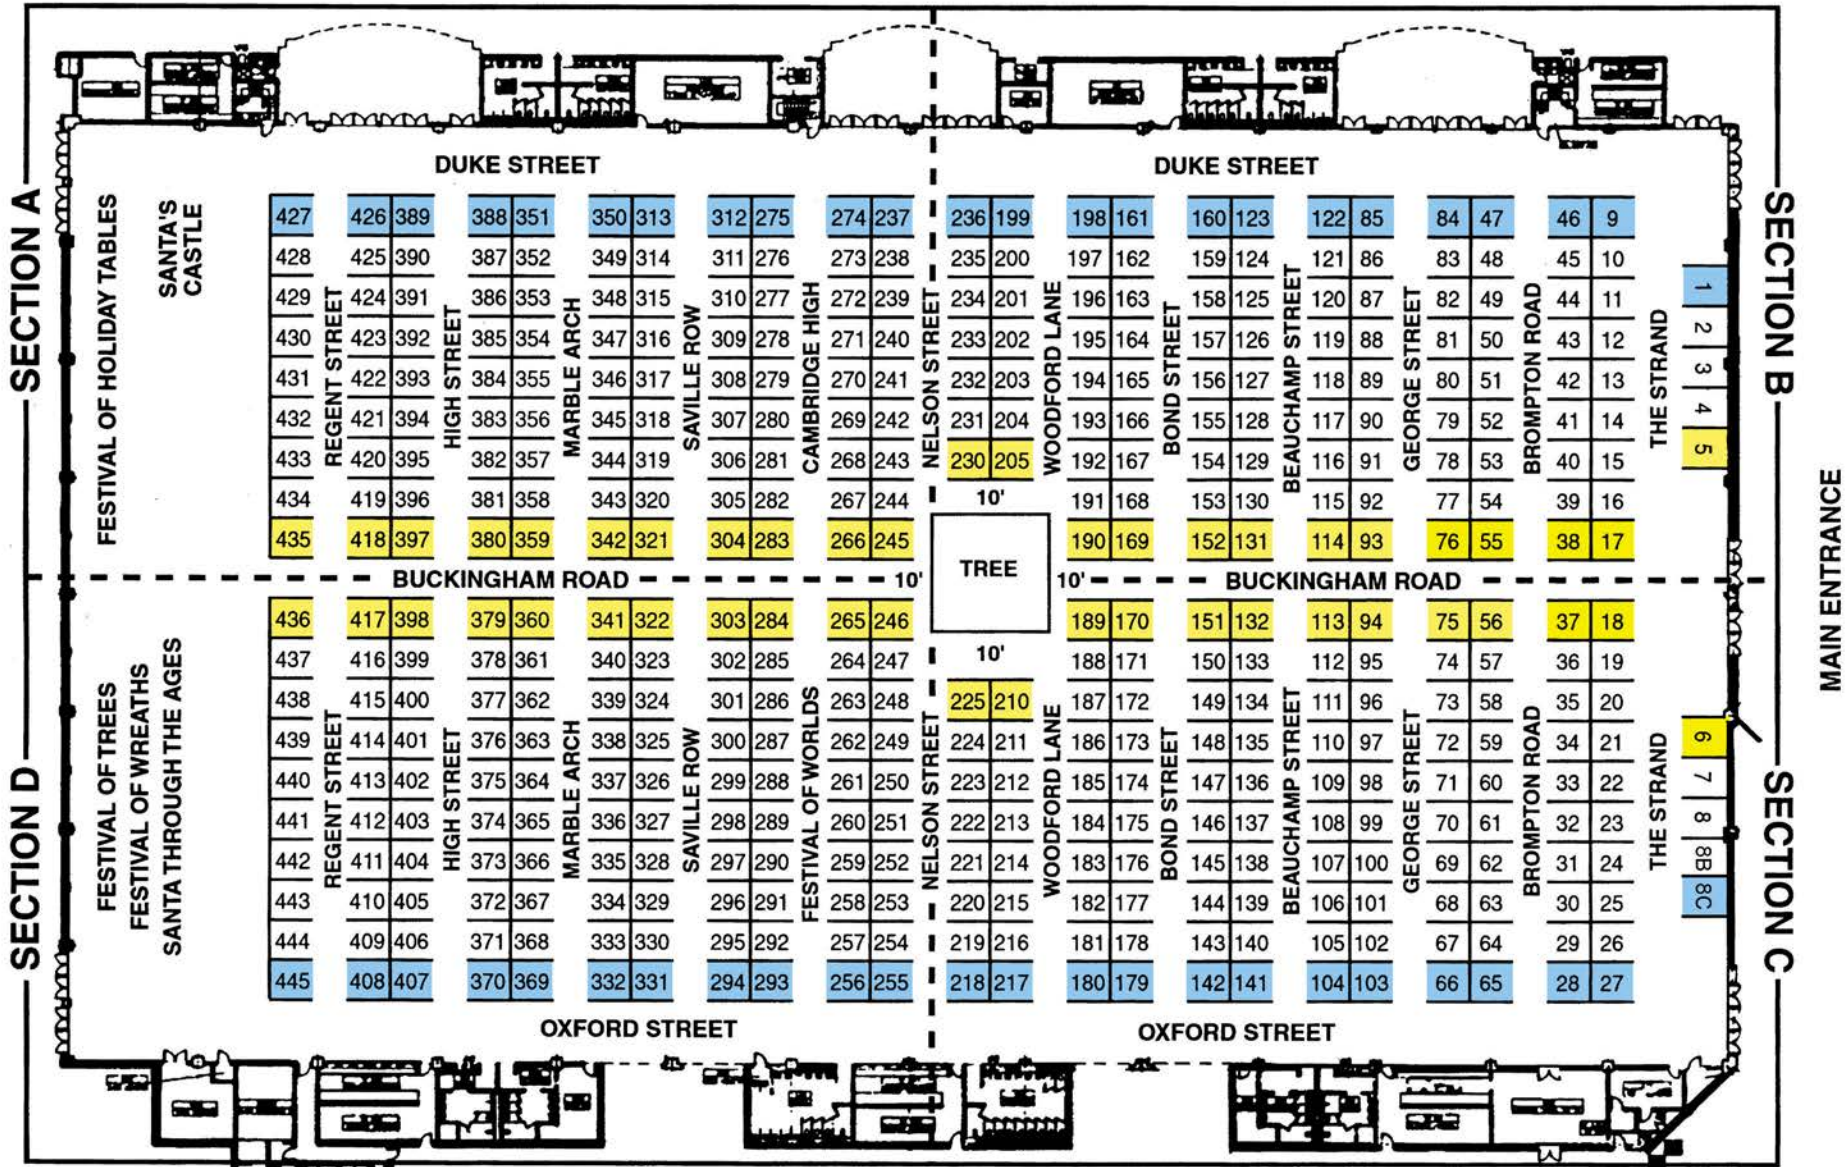

Your booth No.(s)

Premium Center Corner

Retail Perimeter Corner

**Dickens**  
*Christmas Show & Festivals*

Myrtle Beach Convention Center  
 Myrtle Beach, South Carolina

LOADING DOCK