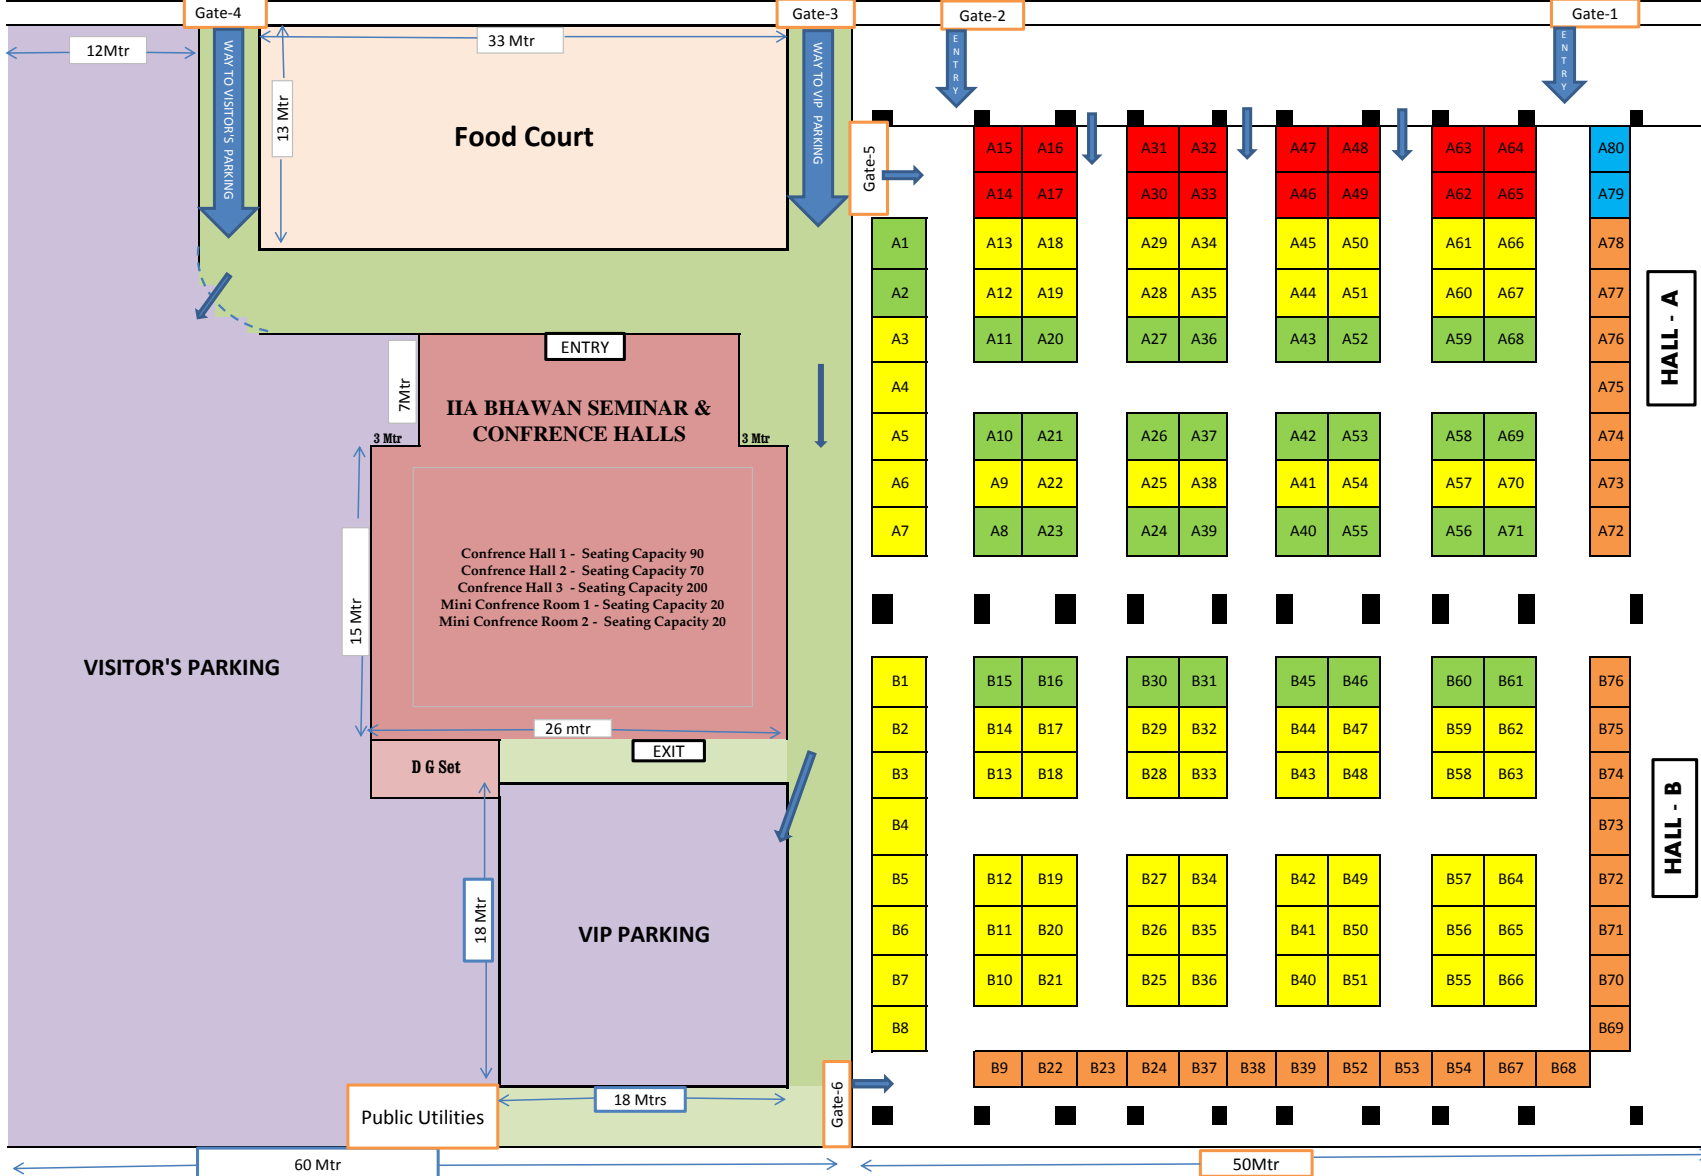

INDIA SOLAR EXPO-2020 FLOOR PLAN

To Faizabad ← Shaheed Path NH-28 Link Road → To Kanpur

64.5 Mtr

60 Mtr

60 Mtr

50 Mtr