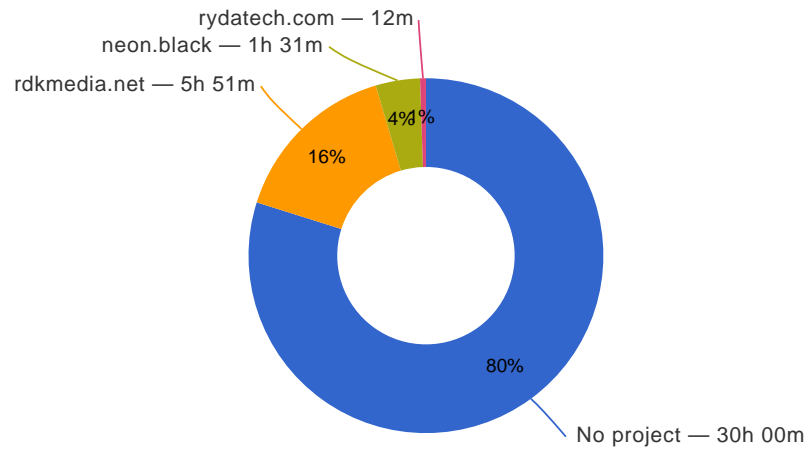

iBizLeverage Web Services 37h 34m ₱2582.71

Date range: 01/28/19 - 02/02/19

Employees: Tina Marie Mansueto

Projects: all projects

Group by: employee, project

Timeline

Employees

Projects

Notes

Employee / Project	Duration	Money
Tina Marie Mansueto	37h 34m	₱2582.71
neon.black	1h 31m	₱104.27
No project	30h 00m	₱2062.50
rdkmedia.net	5h 51m	₱402.19
rydatech.com	12m	₱13.75