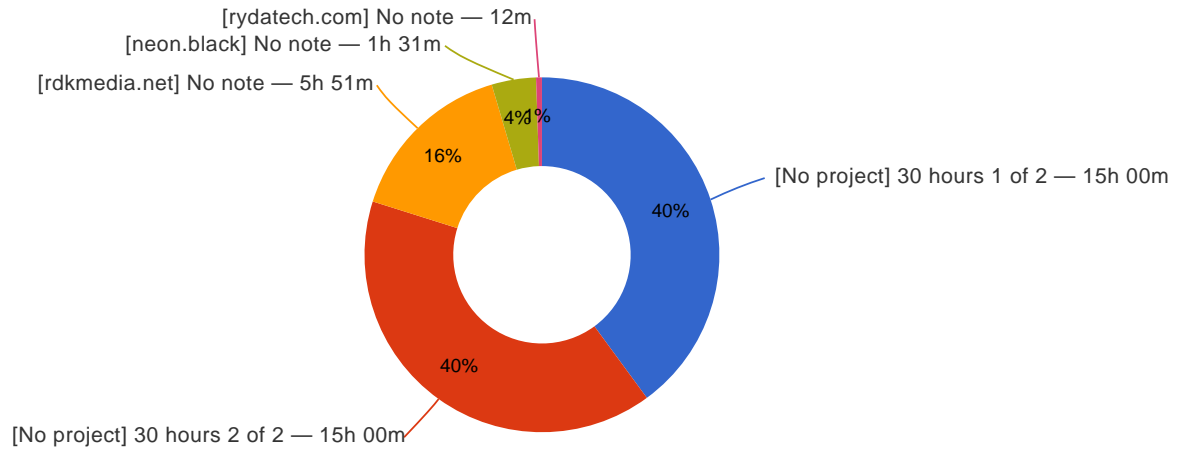

iBizLeverage Web Services 37h 34m ₱2582.71

Date range: 01/28/19 - 02/02/19

Employees: Tina Marie Mansueto

Projects: all projects

Group by: employee, project

Timeline

Employees

Projects

Notes

Employee / Project	Duration	Money
Tina Marie Mansueto	37h 34m	₱2582.71
neon.black	1h 31m	₱104.27
No project	30h 00m	₱2062.50
rdkmedia.net	5h 51m	₱402.19
rydatech.com	12m	₱13.75