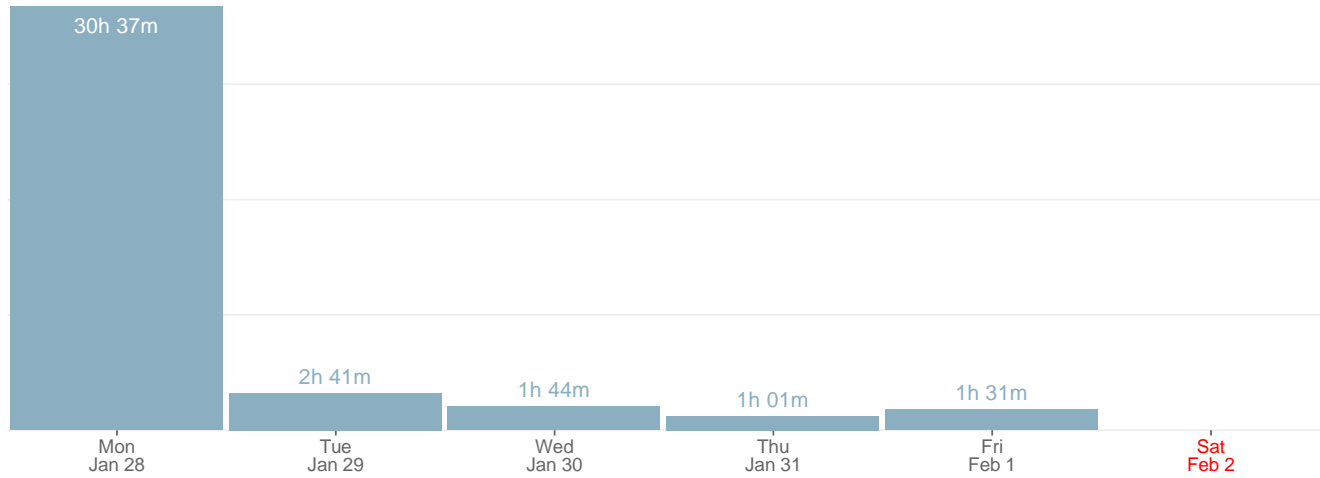

iBizLeverage Web Services 37h 34m ₱2582.71

Date range: 01/28/19 - 02/02/19

Employees: Tina Marie Mansueto

Projects: all projects

Group by: employee, project

Timeline

Employees

Projects

Notes

Employee / Project	Duration	Money
Tina Marie Mansueto	37h 34m	₱2582.71
neon.black	1h 31m	₱104.27
No project	30h 00m	₱2062.50
rdkmedia.net	5h 51m	₱402.19
rydatech.com	12m	₱13.75