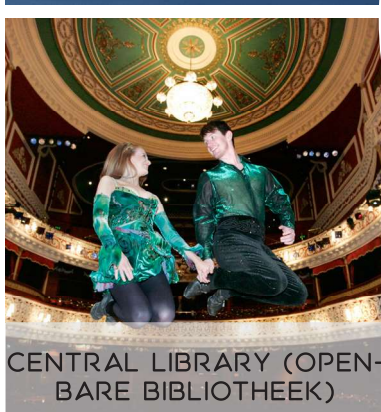

CITY ATTRACTIONS

DUBLIN, IRELAND

ABBNEY THEATRE

CHRIST CHURCH CATHEDRAL

DUBLINSE BOS

DUBLIN MOUNTAINS

ARTIS DUBLIN ROYAL ZOO

NUTRITION
2019

EPIC THE IRISH EMIGRATION MUSEUM

CENTRAL LIBRARY (OPENBARE BIBLIOTHEEK)

IVEAGH GARDENS

JAMESON DISTILLERY

SPHERE WITHIN SPHERE

RATHFARNHAM CASTLE

GUINNESS STOREHOUSE